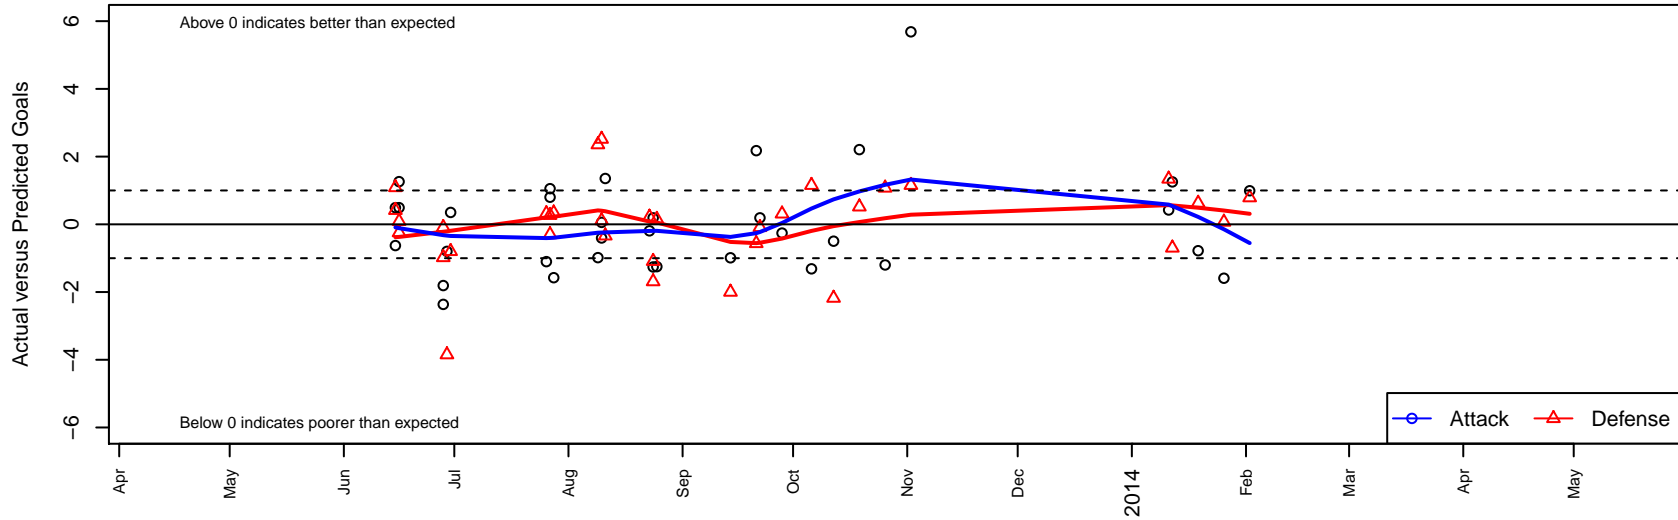

Washington Timbers Burgundy B98

Washington Timbers

Vancouver, WA

B98 total strength=1276

attack=6.82 defense=3.97

fall league = PML B98 U15

alt names used:

Washington Timbers B98 Burgundy

Washington Timbers FC B98 Burgundy

WA Timbers B98 Burgandy

WTFC Burgundy B98

Washington Timbers FC C98 Forgundy

WTFC B98 Burgundy

Venues played:

Skagit Firecracker Silver U15

Clash At the Border Silver/Bronze/Copper Pool

Clash At the Border Copper U15

Crossfire Select Cup BU15 Silver

Mt Hood Challenge BU15 Silver

Summer Slam U15

PML B98 U15

Founders Cup B98

Washington Timbers Burgundy B98
Dots are actual minus expected GF (blue circles) and GA (red triangles).
Blue line is smoothed change in attack strength. Red is smoothed change in defense strength.